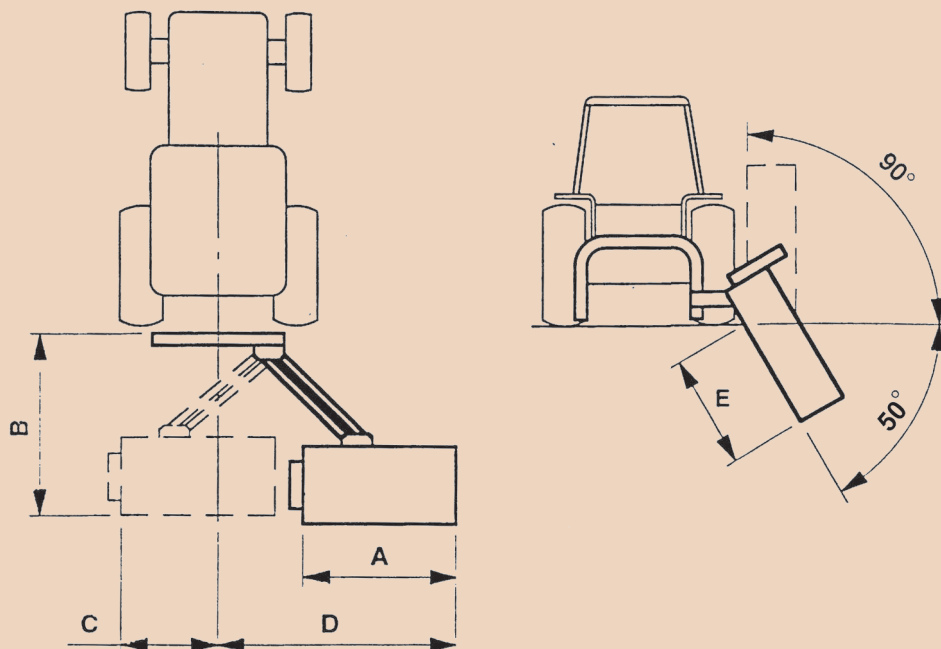

SHOULDER MOWER

Z028, Z028/1, Z028/2

The Mower facilitates to cut grass in hardly accessible places. It is an excellent tool for mowing grass in the ditches as well as for cutting shrubs and hedges. When applying hammer blades it is possible to shred the cut off branches.

Model	A	B	C	D	E	Request power		Weight
	(cm)	(cm)	(cm)	(cm)	(cm)	KM	kW	kg
Z028	145	154	66	203	87	48÷53	36÷40	660
Z028/1	160	154	66	218	102	51÷56	38÷42	680
Z028/2	180	154	66	238	122	55÷60	41÷45	710

PRZEDSIĘBIORSTWO PRODUKCYJNO-USŁUGOWO-HANDLOWE
POMAROL S.A.