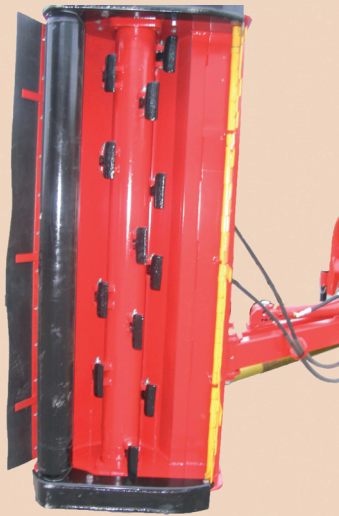

SHOULDER MOWER Z028, Z028/1, Z028/2

PRZEDSIĘBIORSTWO PRODUKCYJNO-USŁUGOWO-HANDLOWE

POMAROL S.A.

11-300 Biskupiec ul. Przemysłowa 4

tel. +48 89 715-20-71; fax +48 89 715-20-73, 715-26-78

www.pomarol.com.pl e-mail: sprzedaz@pomarol.com.pl

SHOULDER MOWER

Z028, Z028/1, Z028/2

The Mower facilitates to cut grass in hardly accessible places. It is an excellent tool for mowing grass in the ditches as well as for cutting shrubs and hedges. When applying hammer blades it is possible to shred the cut off branches.

The mower simultaneously mows and crush beheaded material on the surface of the lawn. Eliminates collection and removal mown material. Reduces the costs of lawn care and other green spaces. The mower mows both low and high grass and is very efficient in cutting bushes. Works in parks, on playgrounds and lawns placed alongside roads. It is used in arboriculture and in the municipal companies.