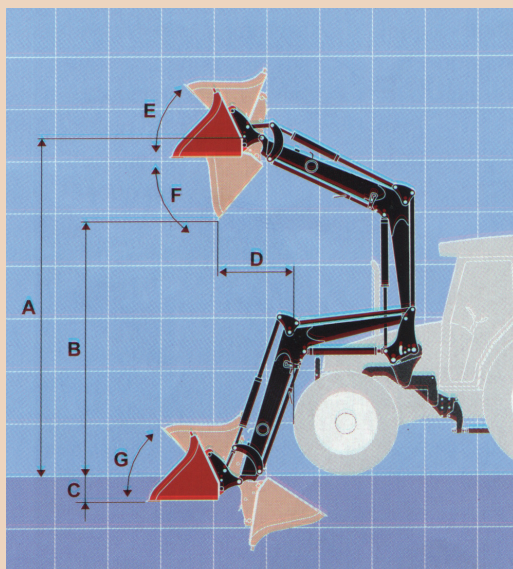

FRONT LOADER TUR 230, 220, 220A, 220B

PRZEDSIĘBIORSTWO PRODUKCYJNO-USŁUGOWO-HANDLOWE

POMAROL S.A.

11-300 Biskupiec ul. Przemysłowa 4

tel. +48 89 715-20-71; fax +48 89 715-20-73, 715-26-78

www.pomarol.com.pl e-mail: sprzedaz@pomarol.com.pl

FRONT LOADER

TUR 230, 220, 220A, 220B

Front loaders TUR manufactured by POMAROL S.A are designed for loading manure, loose materials from piles at all kinds of means of transport. Excellent TUR loaders are useful in every farm.

Our loaders can be equipped with a wide range of work components:

- Manure fork,
- Scoop for loose materials,
- Pallet fork,
- Pushing shield.

	TUR230	TUR220	TUR220A	TUR220B
Front loader type	T230	T220	T220A	T220B
Cooperating tractor	from 80 to 120 HP	from 60 to 90 HP	to 70 HP	to 60 HP
Weight	580 kg	560 kg	500 kg	360 kg
Scoop for loose materials weight 0,65 m ³	265 kg			
Scoop for manure weight	100 kg			
Tipping hydraulic cylinder	SIH/B 80/40/415	SIH/B 70/36/415	SIH/A 70/36/415	35-70H355
Lifting hydraulic cylinder	SIH/B 80/40/600	SIH/B 70/36/600	SIH/B 70/36/550	35-70H545
Max. oil pressure at the pump	22 MPa			
Nominal pressure in the hydraulic system	18 MPa			
Draw angle at the top (E)	46 ⁰	46 ⁰	42 ⁰	48 ⁰
Draw angle at the bottom (G)	46 ⁰	46 ⁰	46 ⁰	55 ⁰
Dump angle at the top (F)	63 ⁰	63 ⁰	56 ⁰	77 ⁰
Operating personnel	1 person			
Capacity at the bottom	2600 kg	2280 kg	1490 kg	2200 kg
Capacity at the top	1840 kg	1680 kg	1010 kg	1450 kg
Lifting height (A)	3900 mm	3650 mm	3350 mm	2850 mm
Draw depth (C)	150 mm	150 mm	120 mm	180 mm
Counterweight	min. 700 kg			
Permissible speed:				
- during work	6 km/h			
- during transport	15 km/h			

Capacity shown in the table above is the maximum load capacity for the design of the loader. The actual max. capacity depending on the type of tractor loader was installed, and the mass of the counterweight. Typical examples of the work permitted and the conditions for using counterweight are shown in the installation instructions added with the tractor connection.